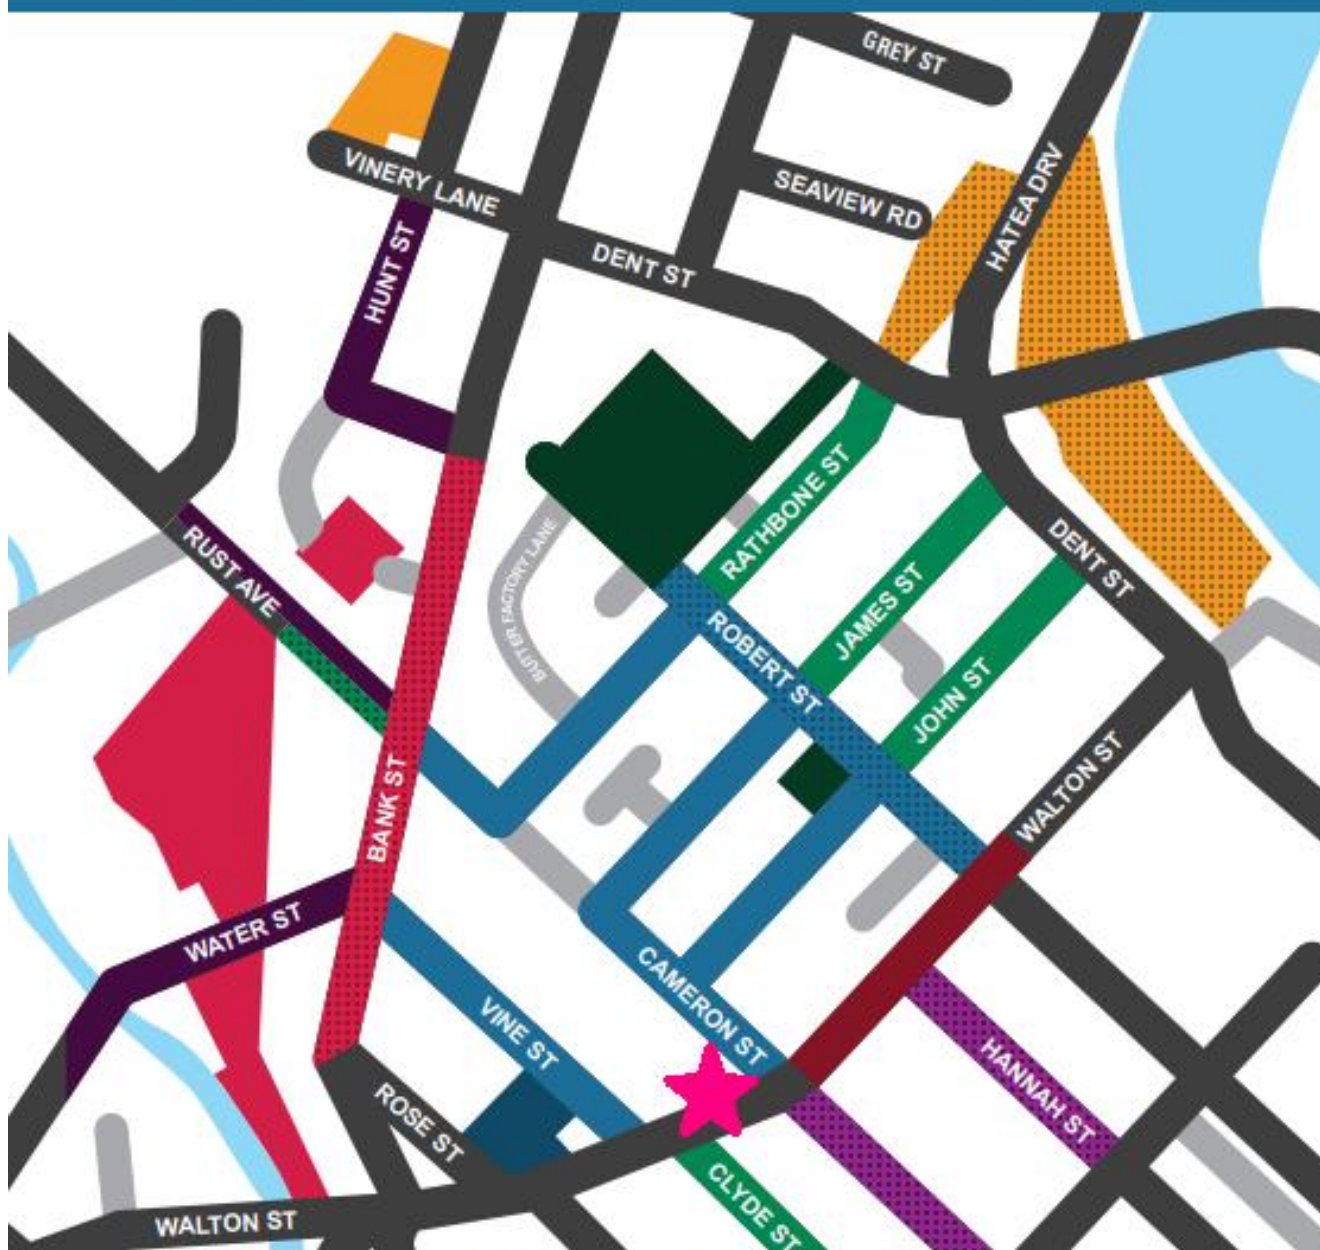

# Parking Options

## Whangarei City Centre Parking Zone Map

### Zone numbers

- 1 P180 \$2.50 per/hr
- 2 P180 \$2.00 per/hr
- 3 \$1.50 per/hr
- 4 P180 \$1.00 per/hr
- 5 P120 \$1.00 per/hr
- 6 \$1.00 per/hr

 Charges also apply Saturday 9am-2pm